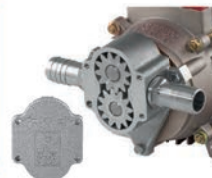

# NOVAX-G

**INOSSIDABILE - INOXDABLE**

*"Olive oil, liquid soap, you're welcome!"*

Standard: **INOX** gears  
Optional: **PTFE** gears

**NOVAX-G 20**

**COMMUTATORE  
ROCKER SWITCH  
IN INTERRUPTOR PULSADOR  
DRUCKKNOPFSCHALTER**

**SHUCKO 16A**

**MARINA NOVAX G 20**

**Accessorio - Aftermarket  
CAVO CON PINZE E FUSIBILI  
CABLE WITH PLIERS  
AND FUSES**

code 870035

**By-Pass Automatic BE-G  
BE-G Automatic By-Pass**

code 985035

Code	Model	L/h	ØD mm	HP	Hmax(m)	r.p.m.	A x B x H	Kg.	EAN code
972000	NOVAX G 20 HP 0.6	900	20	0.6	24	1450	230x120h190	6	8032706072373
971000	NOVAX G 20 HP 0.8	1750	20	0.8	24	2850	230x120h190	7	8032706072380
969000	NOVAX MARINA G 20 12V	1450	20	0.6	20	2750	250x120h150	7	8032706072397
968000	NOVAX MARINA G 20 24V	1450	20	0.6	20	2750	250x120h150	7	8032706072403