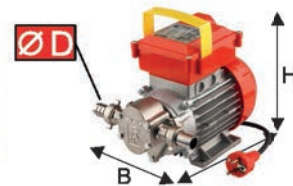

# NOVAX-G

**INOSSIDABILE - INOXDABLE**

*"Olive oil, liquid soap, you're welcome!"*

Standard: **INOX** gears  
Optional: **PTFE** gears

**NOVAX-G 20**

**COMMUTATORE  
ROCKER SWITCH  
IN INTERRUPTOR PULSADOR  
DRUCKKNOPFSCHALTER**

**SHUCKO 16A**

**MARINA NOVAX G 20**

**Accessorio - Aftermarket  
CAVO CON PINZE E FUSIBILI  
CABLE WITH PLIERS  
AND FUSES**

code 870035

**By-Pass Automatic BE-G  
BE-G Automatic By-Pass**

code 985035

Code	Model	L/h	ØD mm	HP	Hmax(m)	r.p.m.	A x B x H	Kg.	EAN code
972000	NOVAX G 20 HP 0.6	900	20	0.6	24	1450	230x120h190	6	8032706072373
971000	NOVAX G 20 HP 0.8	1750	20	0.8	24	2850	230x120h190	7	8032706072380
969000	NOVAX MARINA G 20 12V	1450	20	0.6	20	2750	250x120h150	7	8032706072397
968000	NOVAX MARINA G 20 24V	1450	20	0.6	20	2750	250x120h150	7	8032706072403