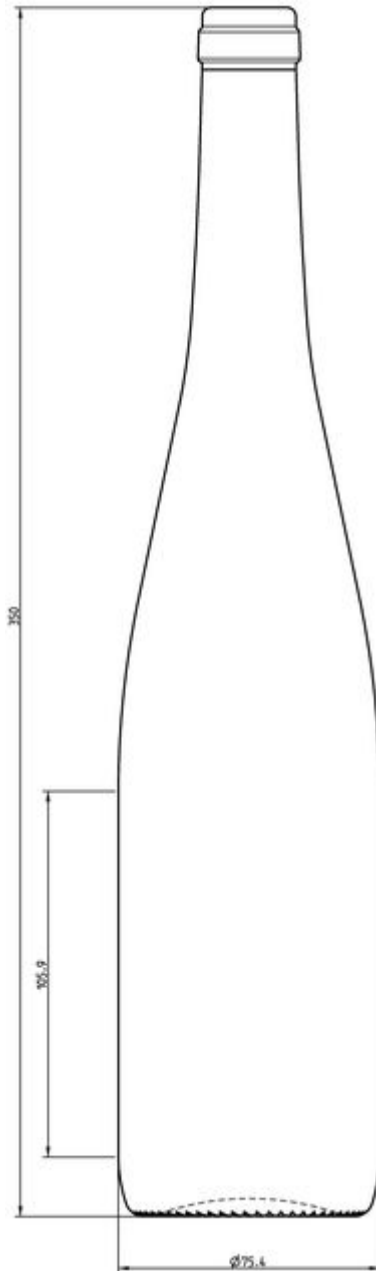

**STILL WINES
COLLECTION**

HOCK

Capturing vibrant characters with a fruity touch in a refined design.

ANTIQUÉ BLUE

S9120523

ANTIQUÉ GREEN

T1120523

75CL SCHLEGEL BD 350

AVAILABLE COLORS

-  Antique blue
-  Antique green

TECHNICAL SPECIFICATIONS

Product code	120523
Capacity	75.0 cl
Brimfull capacity	76.7 cl
Height	350.0 mm
Diameter	75.4 mm
Shape	Round
Finish	Cork
Label protection	No
Refillable	No
Weight	490 g
Country	Germany

PACKAGING SPECIFICATIONS

Containers per pallet	1125
Layers per pallet	5
Pallet width	1000 mm
Pallet depth	1200 mm
Pallet height	1902 mm
Gross weight of pallet	583.00 kg

i Other packaging specs are available upon request.