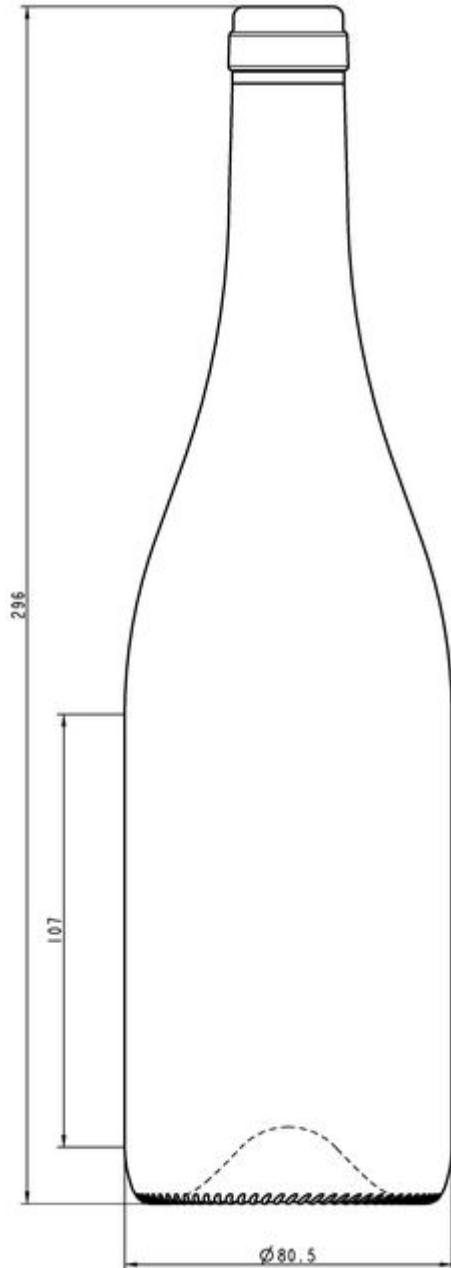

**STILL WINES
COLLECTION**

BURGUNDY SHAPE

Illustrious shapes to evoke the most renowned vineyard.

ROSÉ

Enhancing refreshing and aromatic flavors for trendy palates.

FLINT
F3100893

DEAD LEAF
LI100893

75CL BG CARACTERE L+G 63MM

AVAILABLE COLORS

-  Flint
-  Dead leaf
-  Oak

OAK

T0100893

TECHNICAL SPECIFICATIONS

Product code	100893
Capacity	75.0 cl
Brimfull capacity	77.0 cl
Height	296.0 mm
Diameter	80.5 mm
Shape	Round
Finish	Cork
Label protection	No
Refillable	No
Weight	410 g
Country	France

PACKAGING SPECIFICATIONS

Containers per pallet	1358
Layers per pallet	7
Pallet width	1000 mm
Pallet depth	1200 mm
Pallet height	2253 mm
Gross weight of pallet	595.00 kg

i Other packaging specs are available upon request.