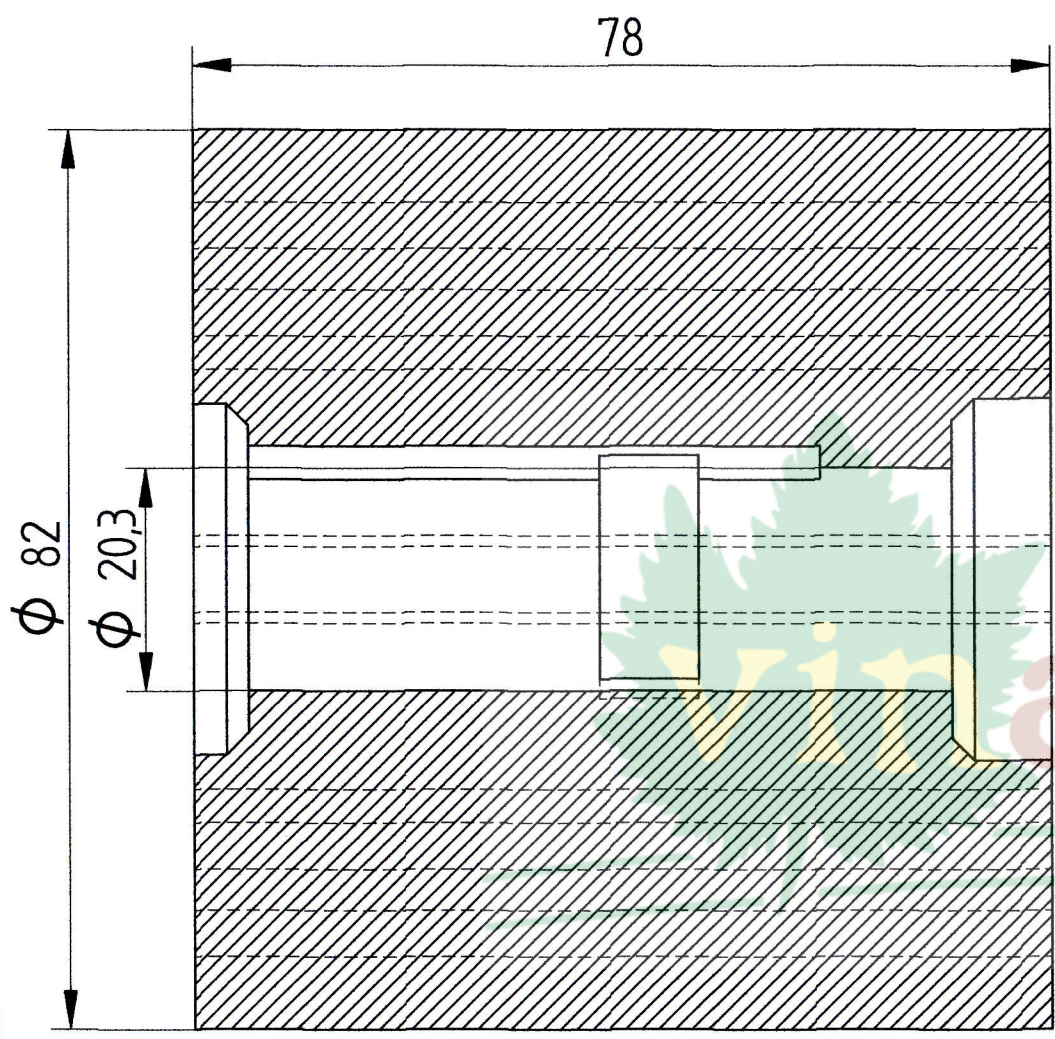

REVISION HISTORY			
REV	DESCRIPTION	DATE	APPROVED

METSZET A-A

RÉSZLET B

DRAWN	user	DATE	7/02/15	SOLID EDGE UGS - The PLM Company TITLE T 70 régi		REV		
CHECKED						SIZE	A2	
ENG APPR						FILE NAME:	T70 régi1.dft	
MGR APPR						SCALE:	WEIGHT:	SHEET 1 OF 1

UNLESS OTHERWISE SPECIFIED
 DIMENSIONS ARE IN MILLIMETERS
 ANGLES ±X.X°
 2 PL ±XXX 3 PL ±XXXX