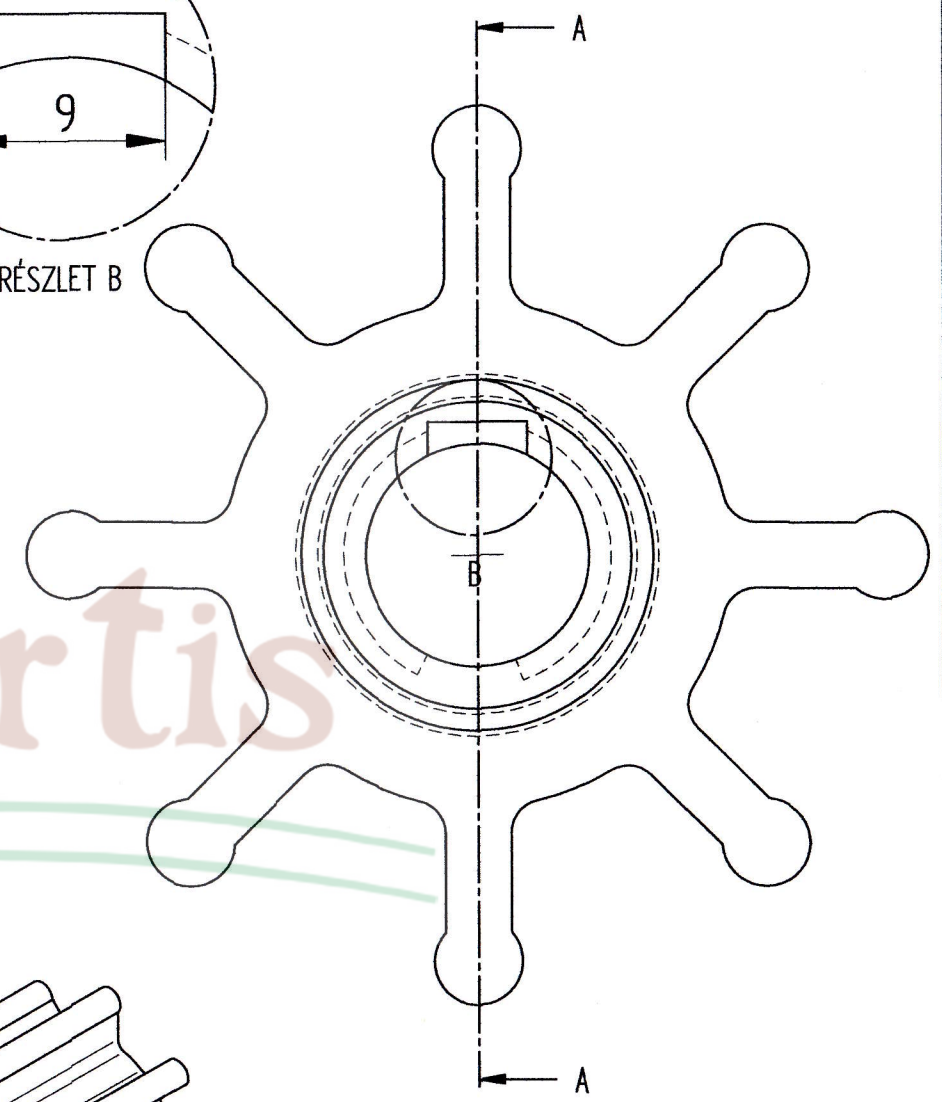

REVISION HISTORY			
REV	DESCRIPTION	DATE	APPROVED

METSZET A-A

RÉSZLET B

DRAWN	user	DATE	7/02/15	SOLID EDGE UGS - The PLM Company TITLE T 70 régi		REV		
CHECKED						SIZE	A2	
ENG APPR						FILE NAME:	T70 régi1.dft	
MGR APPR						SCALE:	WEIGHT:	SHEET 1 OF 1

UNLESS OTHERWISE SPECIFIED
 DIMENSIONS ARE IN MILLIMETERS
 ANGLES ±X.X°
 2 PL ±XXX 3 PL ±XXXX