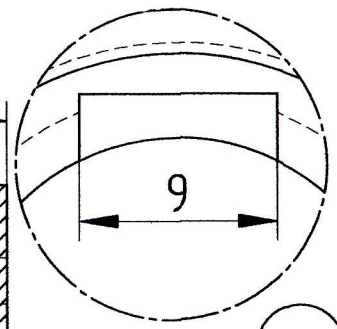

REVISION HISTORY			
REV	DESCRIPTION	DATE	APPROVED

METSZET A-A

RÉSZLET B

DRAWN	user	DATE	7/02/15	SOLID EDGE UGS - The PLM Company TITLE T 70 régi		REV		
CHECKED						SIZE	A2	
ENG APPR						FILE NAME:	T70 régi1.dft	
MGR APPR						SCALE:	WEIGHT:	SHEET 1 OF 1

UNLESS OTHERWISE SPECIFIED
 DIMENSIONS ARE IN MILLIMETERS
 ANGLES ±X.X°
 2 PL ±XXX 3 PL ±XXXX