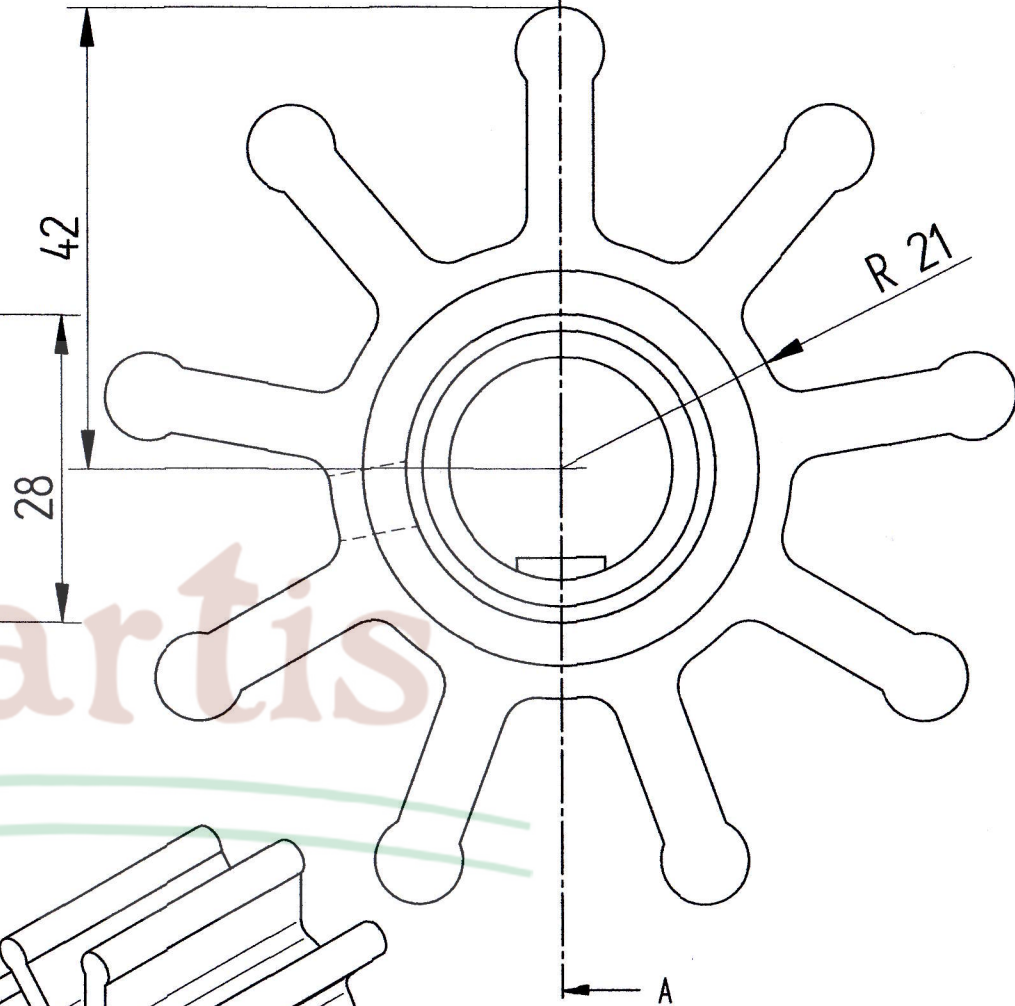

METSZET A-A

REVISION HISTORY			
REV	DESCRIPTION	DATE	APPROVED
A			

DRAWN	NAME	DATE	SOLID EDGE	
CHECKED	User	11/01/15	UGS - The PLM Company	
ENG APPR			TITLE	T40 új
MGR APPR			SIZE	A2
UNLESS OTHERWISE SPECIFIED DIMENSIONS ARE IN MILLIMETERS ANGLES ±X°			FILE NAME	T40 új.dft
2 PL ±X.XX 3 PL ±XXXX			SCALE	WEIGHT
			SHEET 1 OF 1	