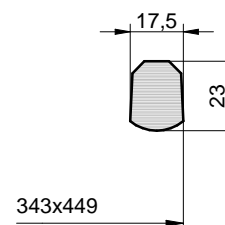

Item.	Article No.	Description	Q.ty
1	7TA2700	FRAME	1
2	7CA2700	COVER	1
3	71005	ARM	1
4	9620	GASKET G/R165	1
5	95031	SCREW TE M12X50	1
6	95209	NUT M12	2
7	93006	PIN §12X30	2
8	95421	ANEL. ELAS.§10	2
9	91008	SPINDLE M16 L=110	1
10	94029	HANDLE VI/165A WITH WASHER	1
11	91030	SPINDLE M12X166	1
12	97257	TUBE	1

NEW GASKET (starting from June 2002)

Article No.	Material	COLOR	Temperature
96200	NBR	WHITE RAL	-30°/ 110°C
96201	EPDM	GREY RAL7040	-15°/ 90°C
96205	SILICONE	CLEAR WHITE	-50°/200°C
96206	FKM	BLACK RAL	-10°/250°C