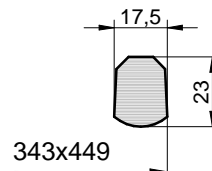

Item	Article No.	Description	Q.ty
1	7TA2600	FRAME	1
2	7CA2600	COVER	1
3	9620	GASKET G/R165	1
4	95421	CIRCLIP §10	2
5	95031	SCREW M12X50	1
6	95209	NUT M12	2
7	91008	SPINDLE M16 L=110	1
8	94029	HANDLE VI/165A WITH WASHER	1
9	71004	ARM	1
10	91030	SPINLDE M12X166	1
11	97257	TUBE	1
12	93006	PIN §12X30	2

**NEW GASKET (starting from June 2002)**

Article No.	Material	COLOR	Temperature
96200	NBR	WHITE RAL 9016	-30°/110°C
96201	EPDM	GREY RAL7040	-15°/90°C
96205	SILICONE	CLEAR WHITE	-50°/200°C
96206	FKM	BLACK RAL 9017	-10°/250°C